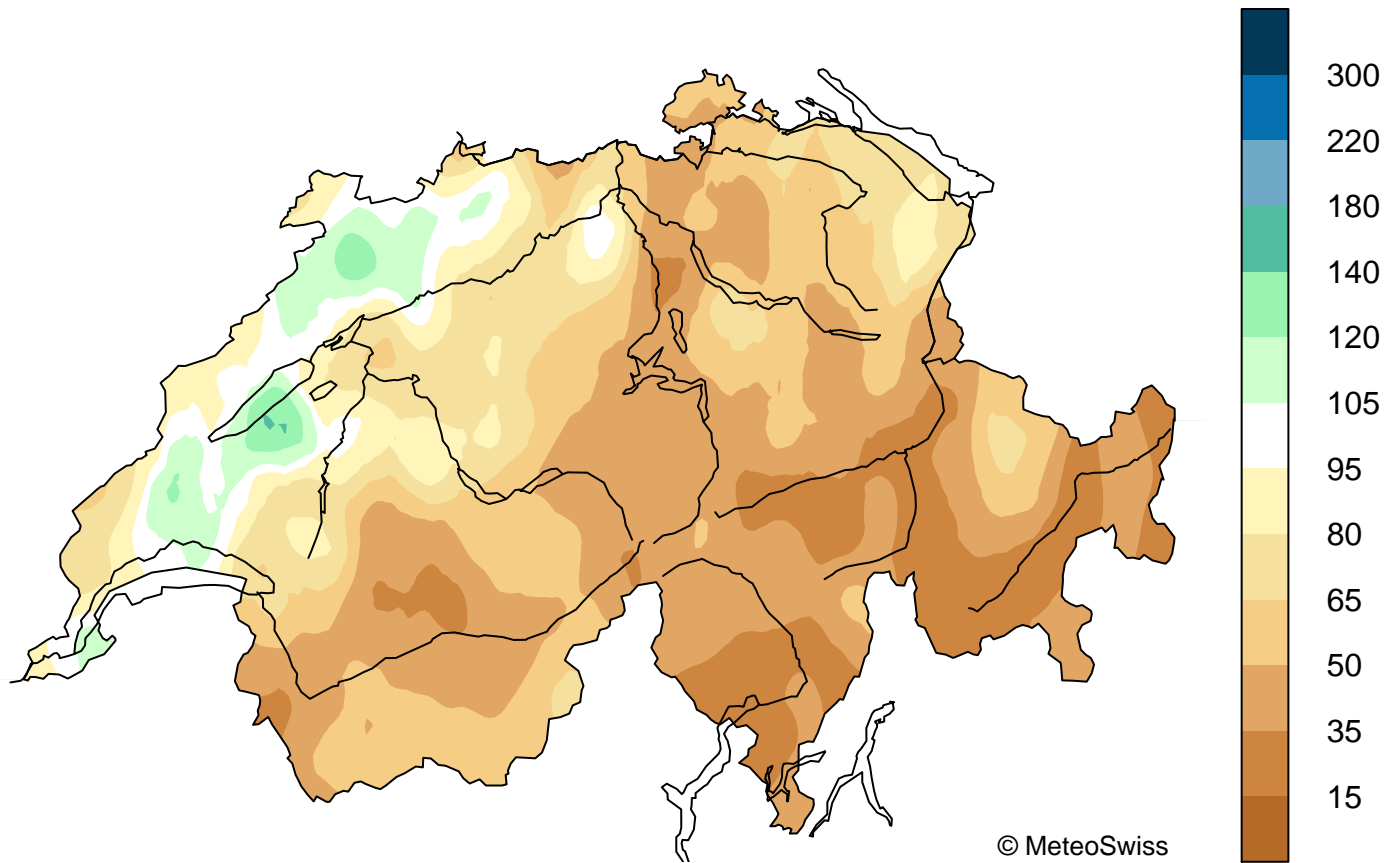

Monthly Precipitation Anomaly (%) Jun 2018 (Ref. 1991–2020)

© MeteoSwiss

RanomM9120 v2.0, 2021-12-16