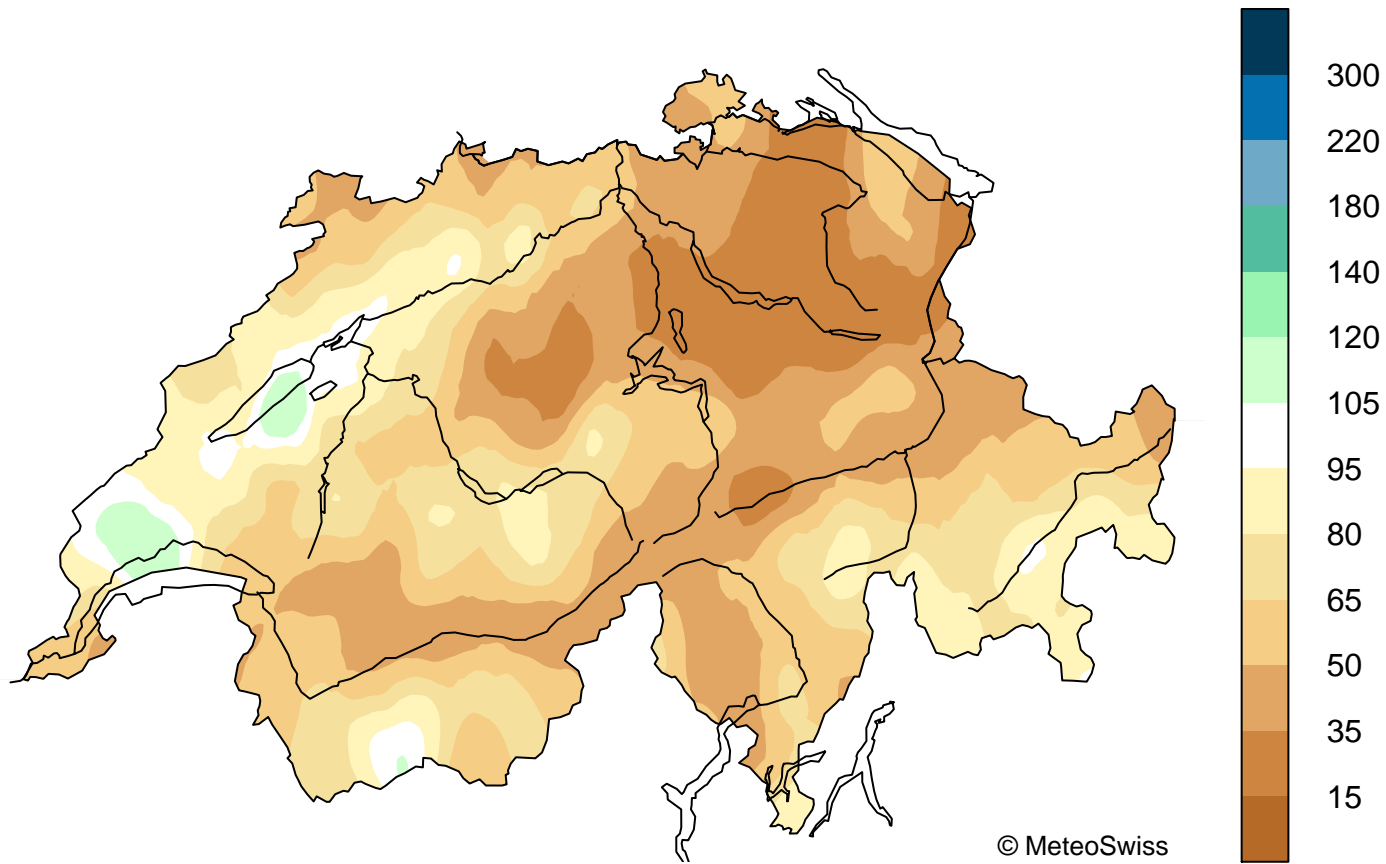

# Monthly Precipitation Anomaly (%) Jul 2018 (Ref. 1991–2020)

© MeteoSwiss

RanomM9120 v2.0, 2021-12-16