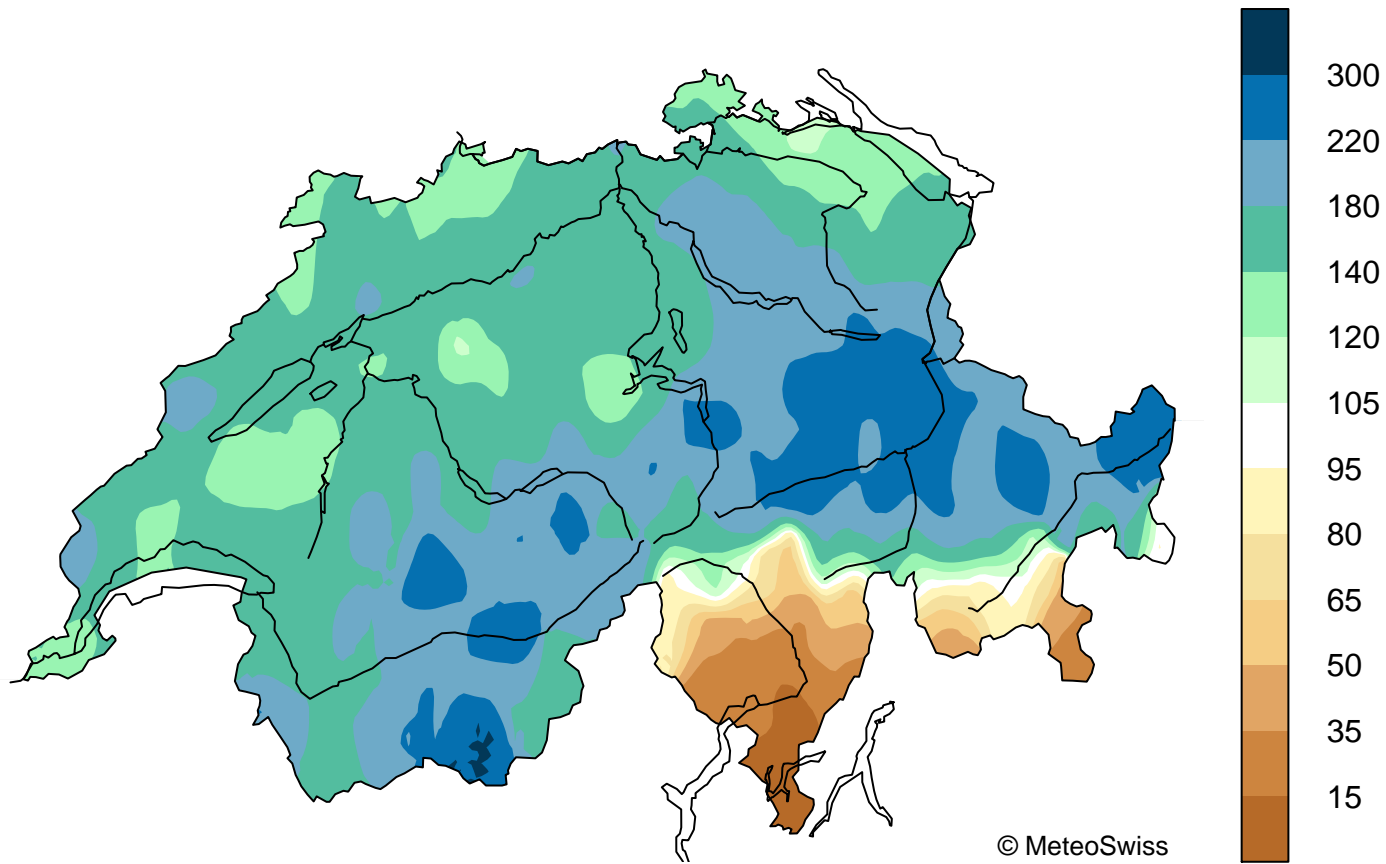

Monthly Precipitation Anomaly (%) Dec 2018 (Ref. 1981–2010)

© MeteoSwiss

RanomM8110 v1.0, 2019-01-26