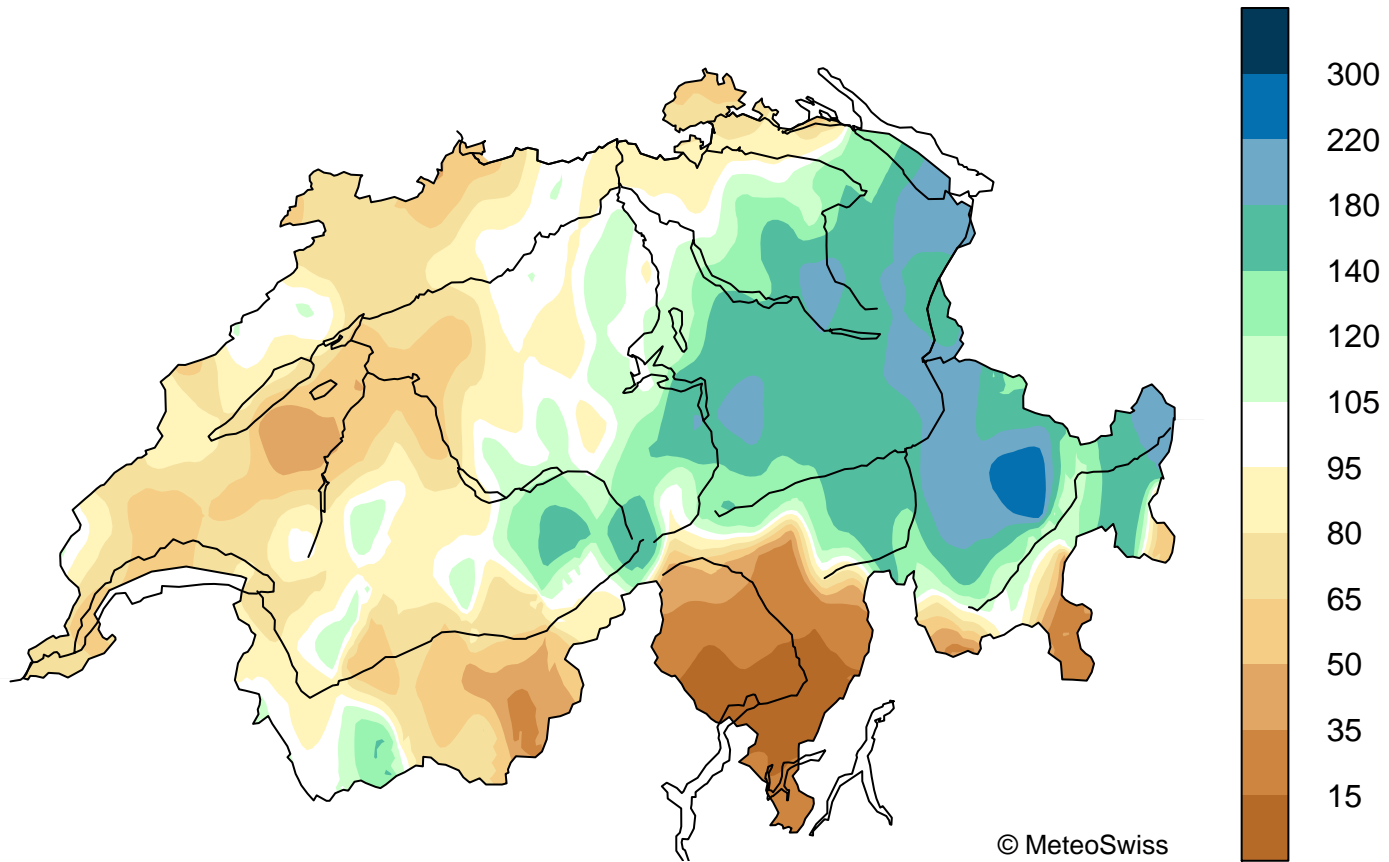

# Monthly Precipitation Anomaly (%) Jan 2019 (Ref. 1981–2010)

© MeteoSwiss

RanomM8110 v1.0, 2019-02-26