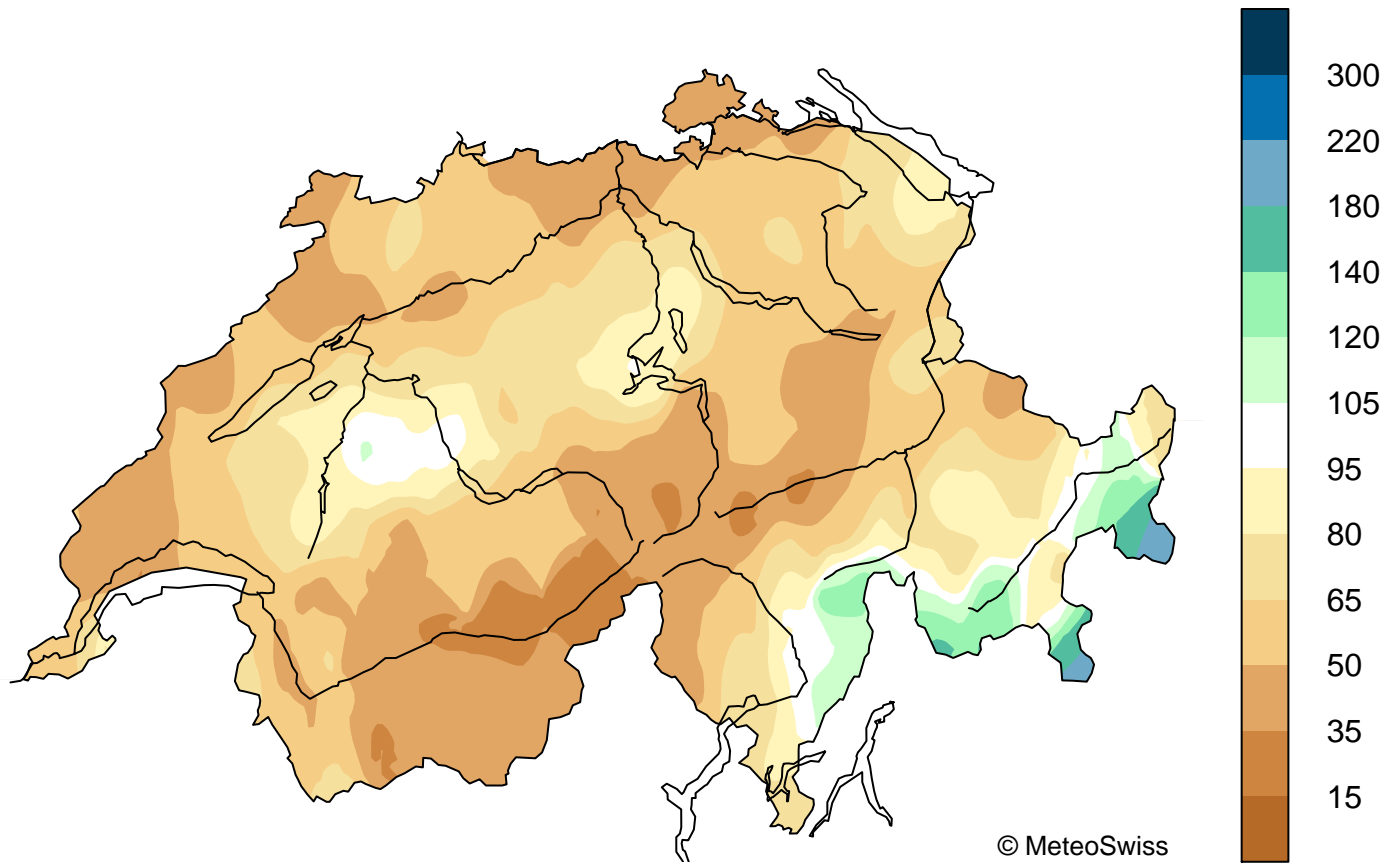

Monthly Precipitation Anomaly (%) Feb 2019 (Ref. 1981–2010)

© MeteoSwiss

RanomM8110 v1.0, 2019-03-26