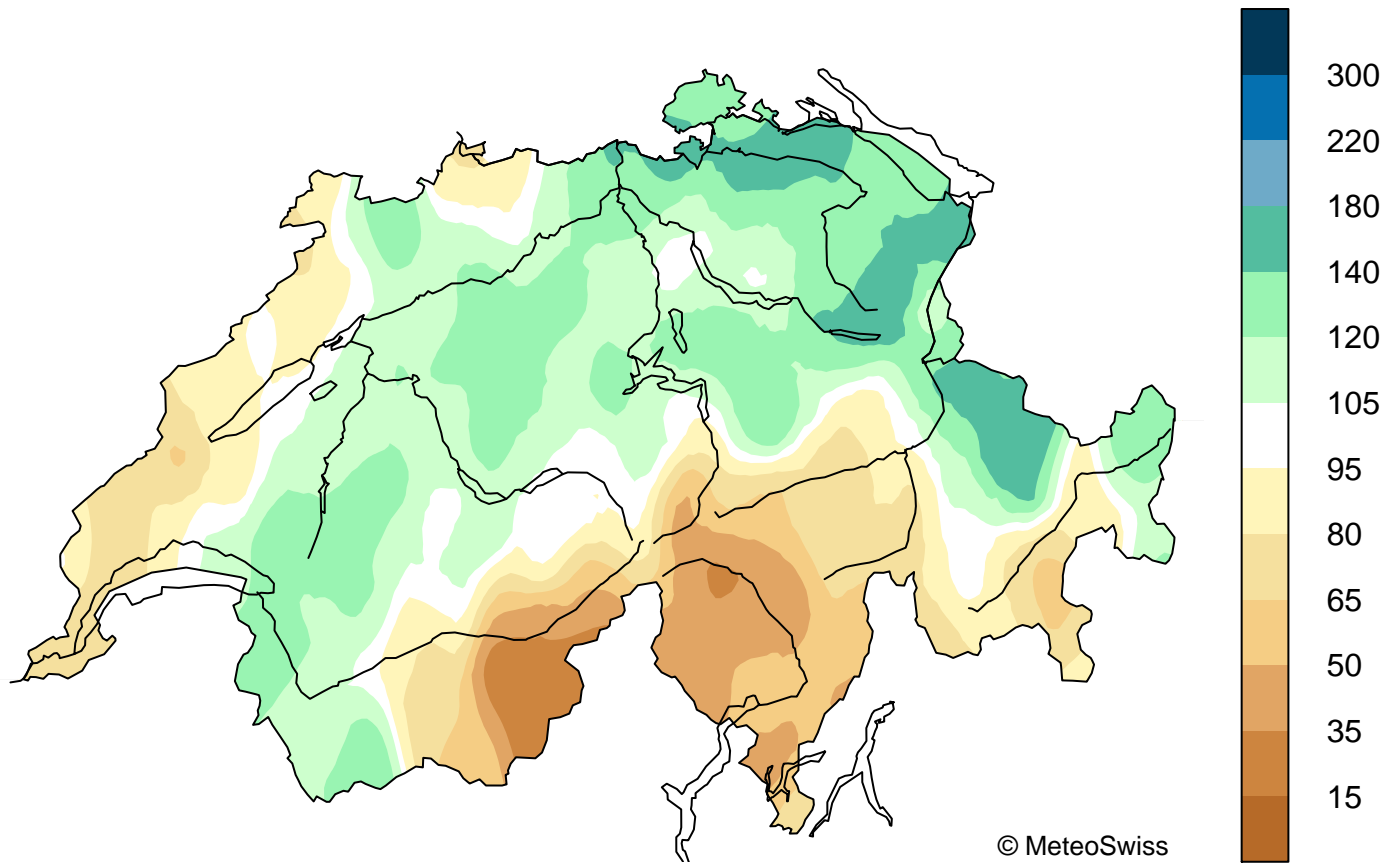

Monthly Precipitation Anomaly (%) May 2019 (Ref. 1991–2020)

© MeteoSwiss

RanomM9120 v2.0, 2021-12-16