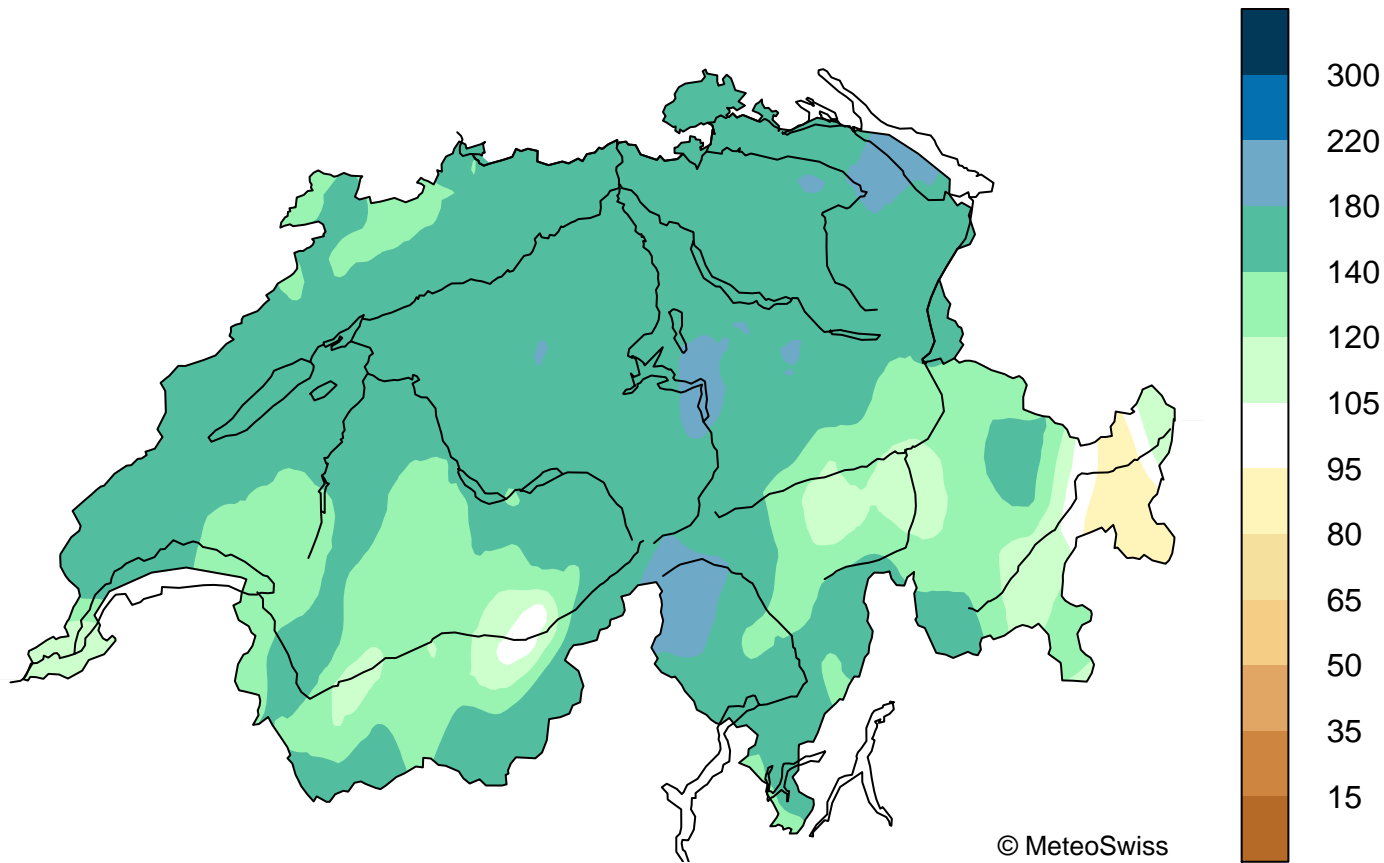

# Monthly Precipitation Anomaly (%) Oct 2019 (Ref. 1991–2020)

© MeteoSwiss

RanomM9120 v2.0, 2021-12-16