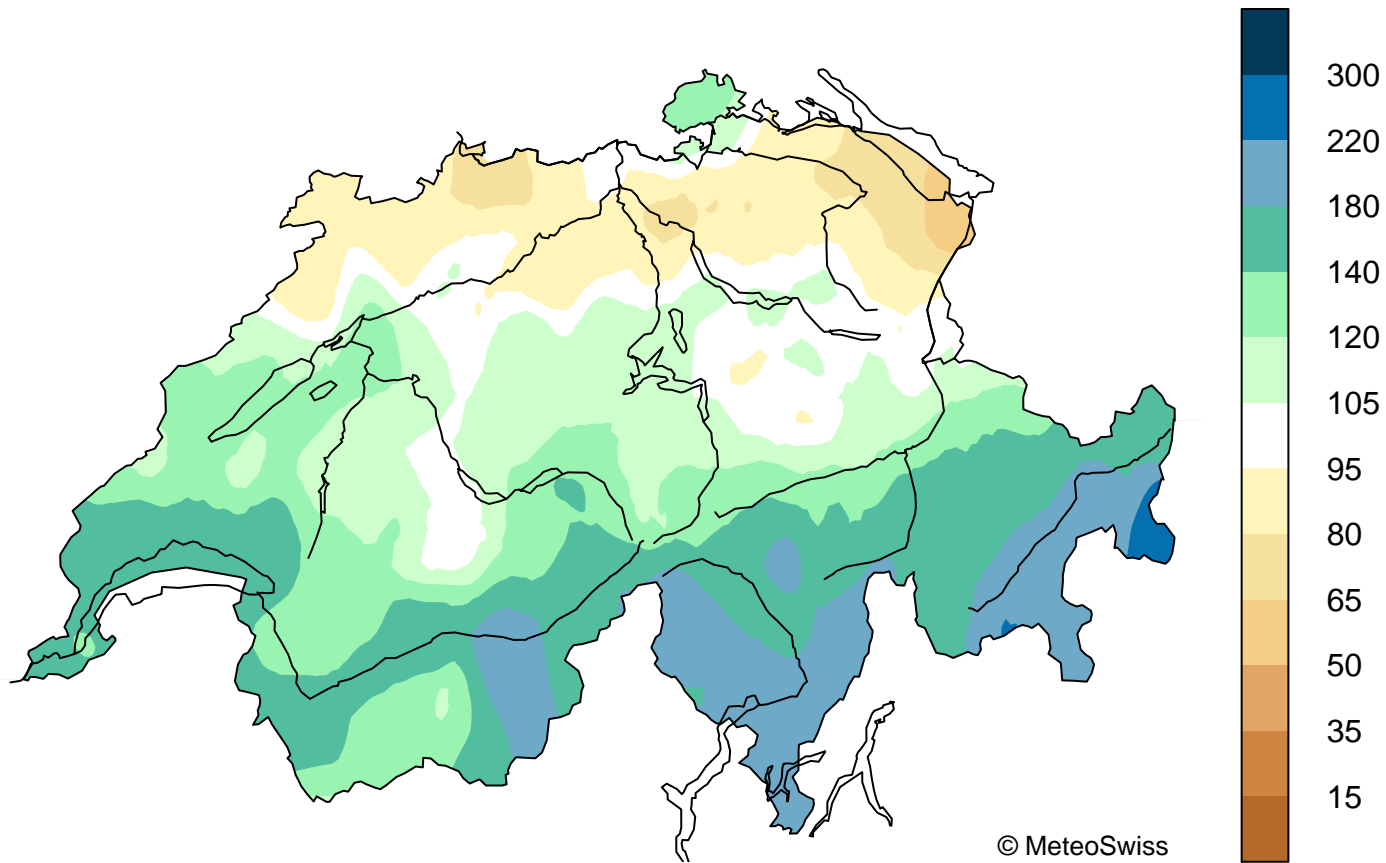

# Monthly Precipitation Anomaly (%) Nov 2019 (Ref. 1991–2020)

© MeteoSwiss

RanomM9120 v2.0, 2021-12-16