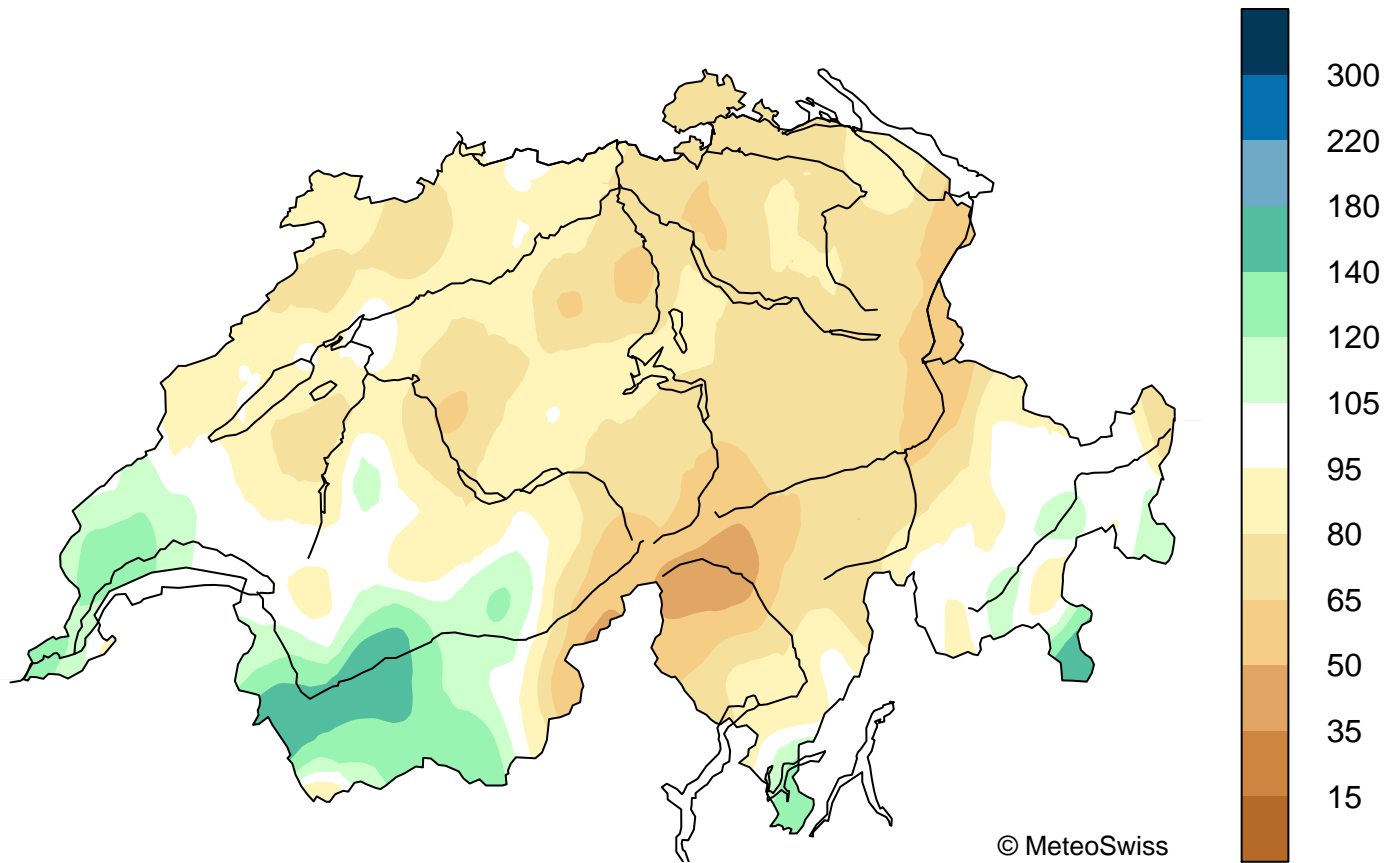

# Monthly Precipitation Anomaly (%) Mar 2020 (Ref. 1991–2020)

© MeteoSwiss

RanomM9120 v2.0, 2021-12-16