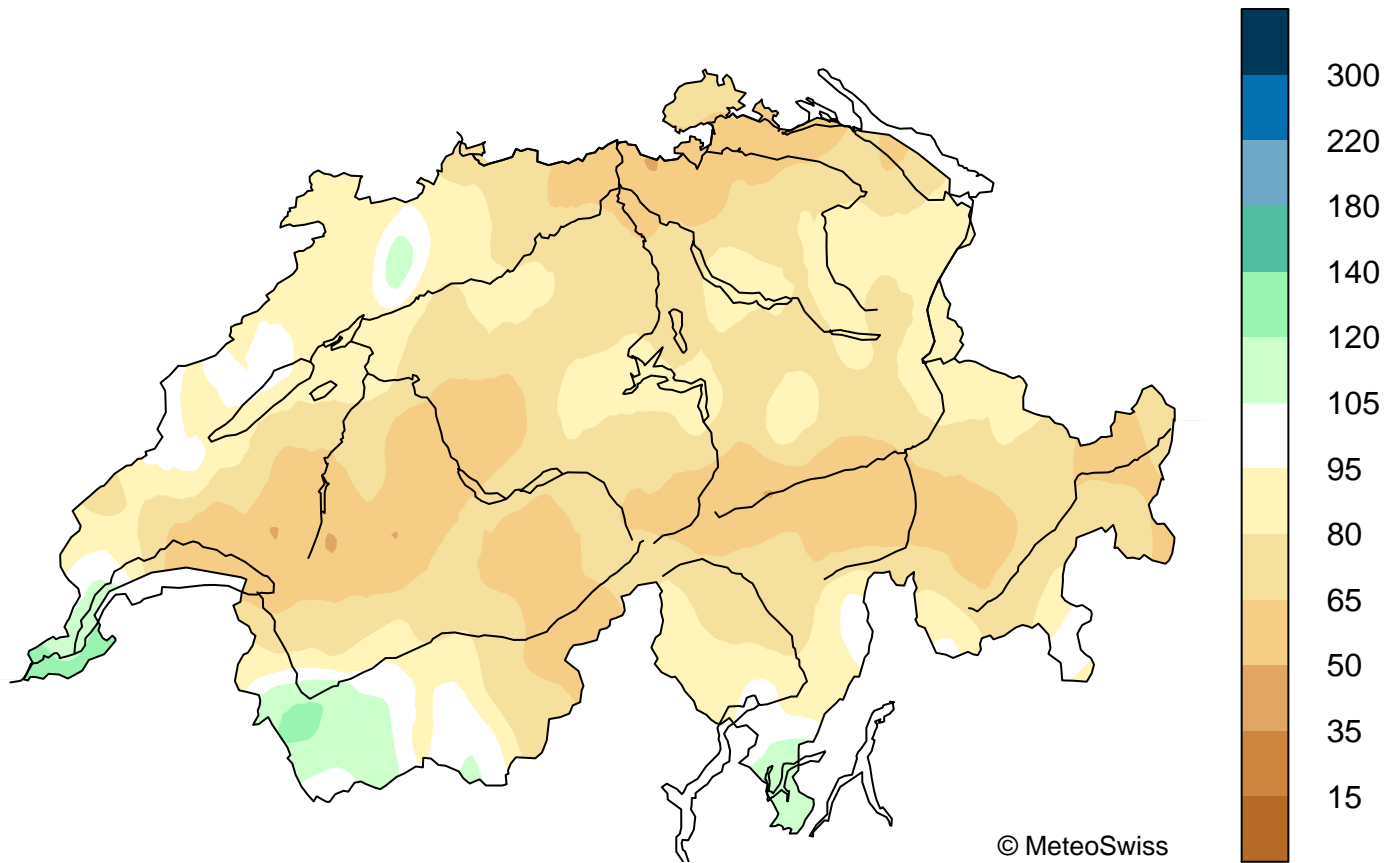

# Monthly Precipitation Anomaly (%) May 2020 (Ref. 1991–2020)

© MeteoSwiss

RanomM9120 v2.0, 2021-12-16