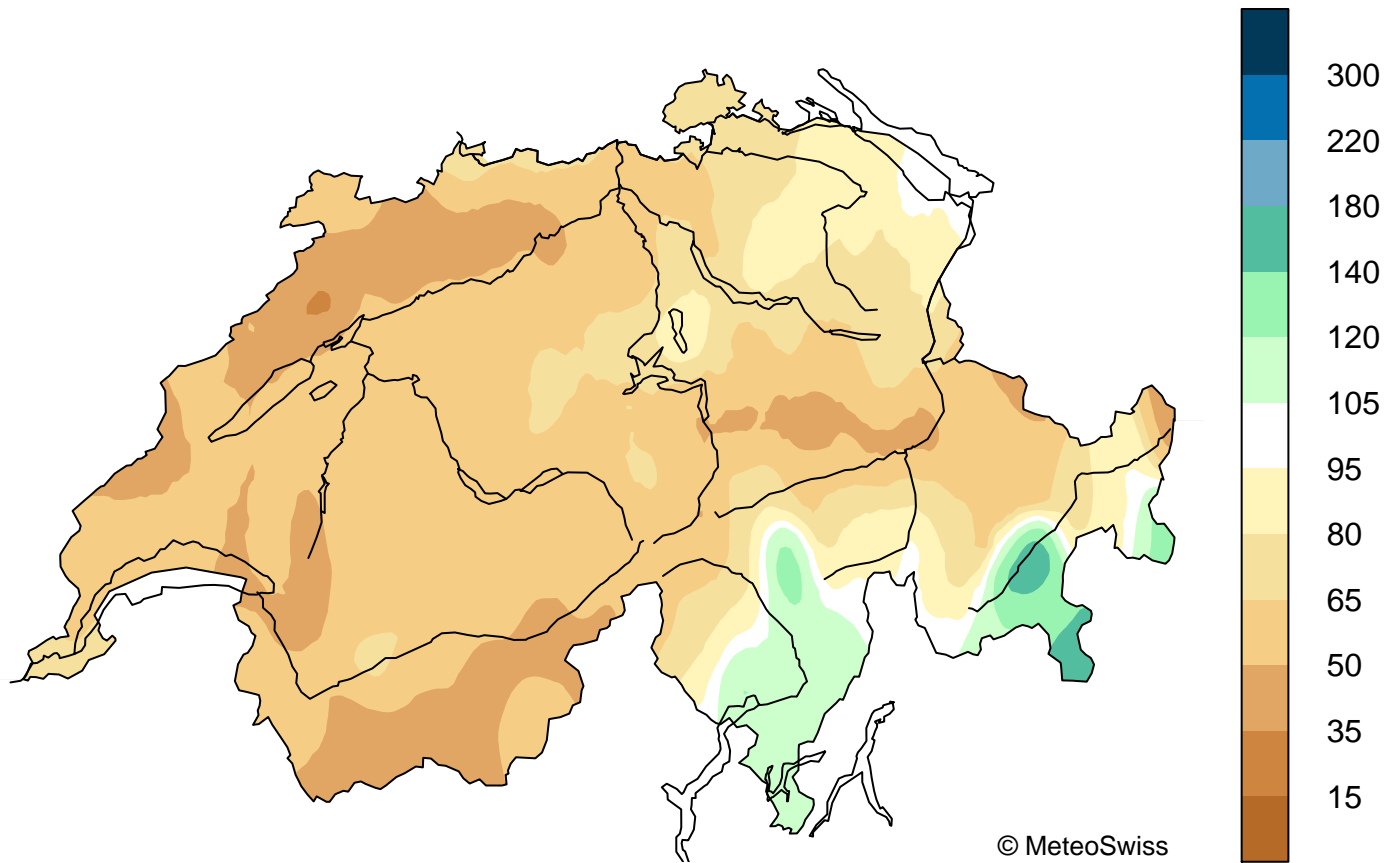

Monthly Precipitation Anomaly (%) Feb 2021 (Ref. 1991–2020)

© MeteoSwiss

RanomM9120 v2.0, 2022-01-06