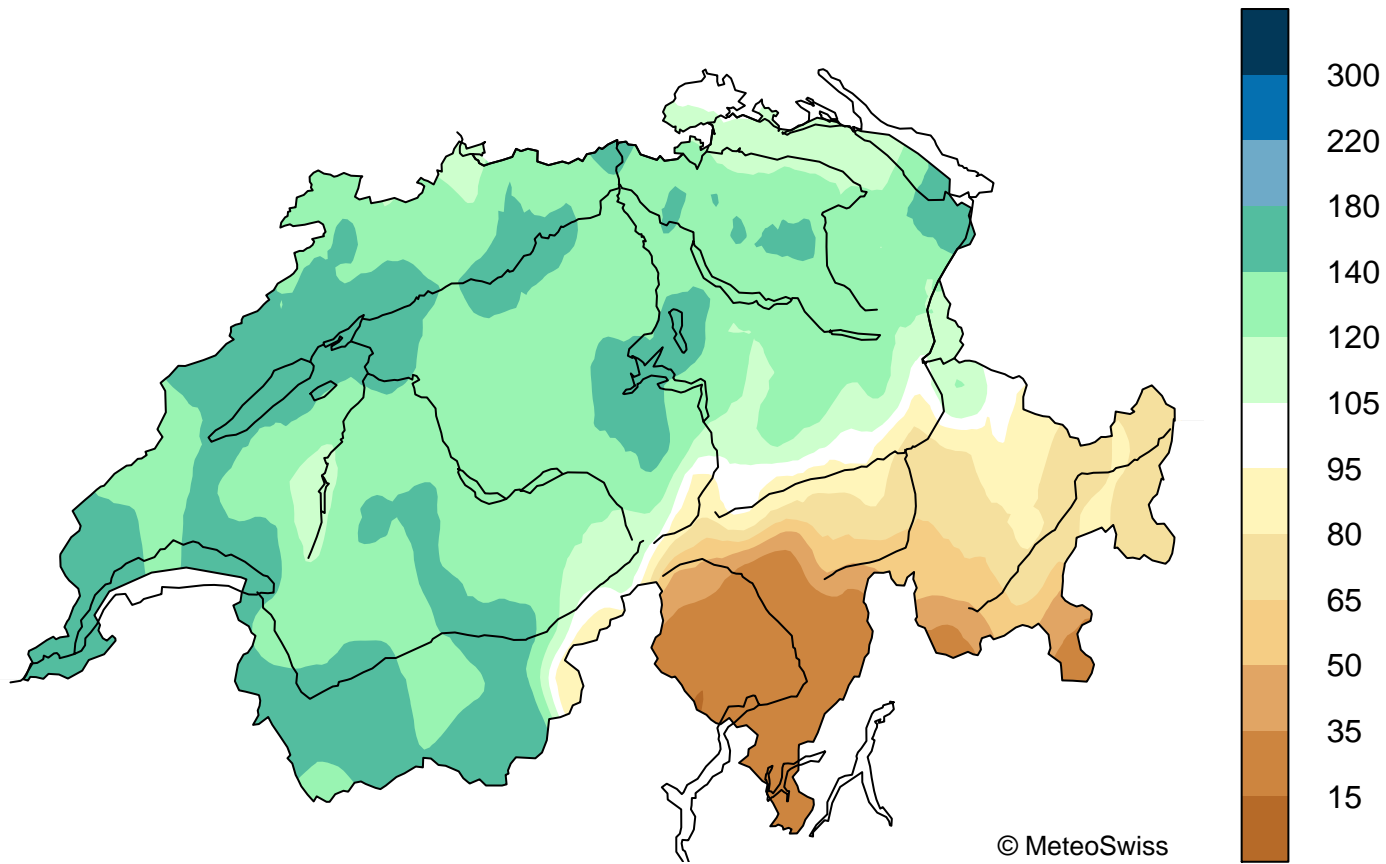

# Monthly Precipitation Anomaly (%) Dec 2021 (Ref. 1991–2020)

© MeteoSwiss

RanomM9120 v2.0, 2022-01-28