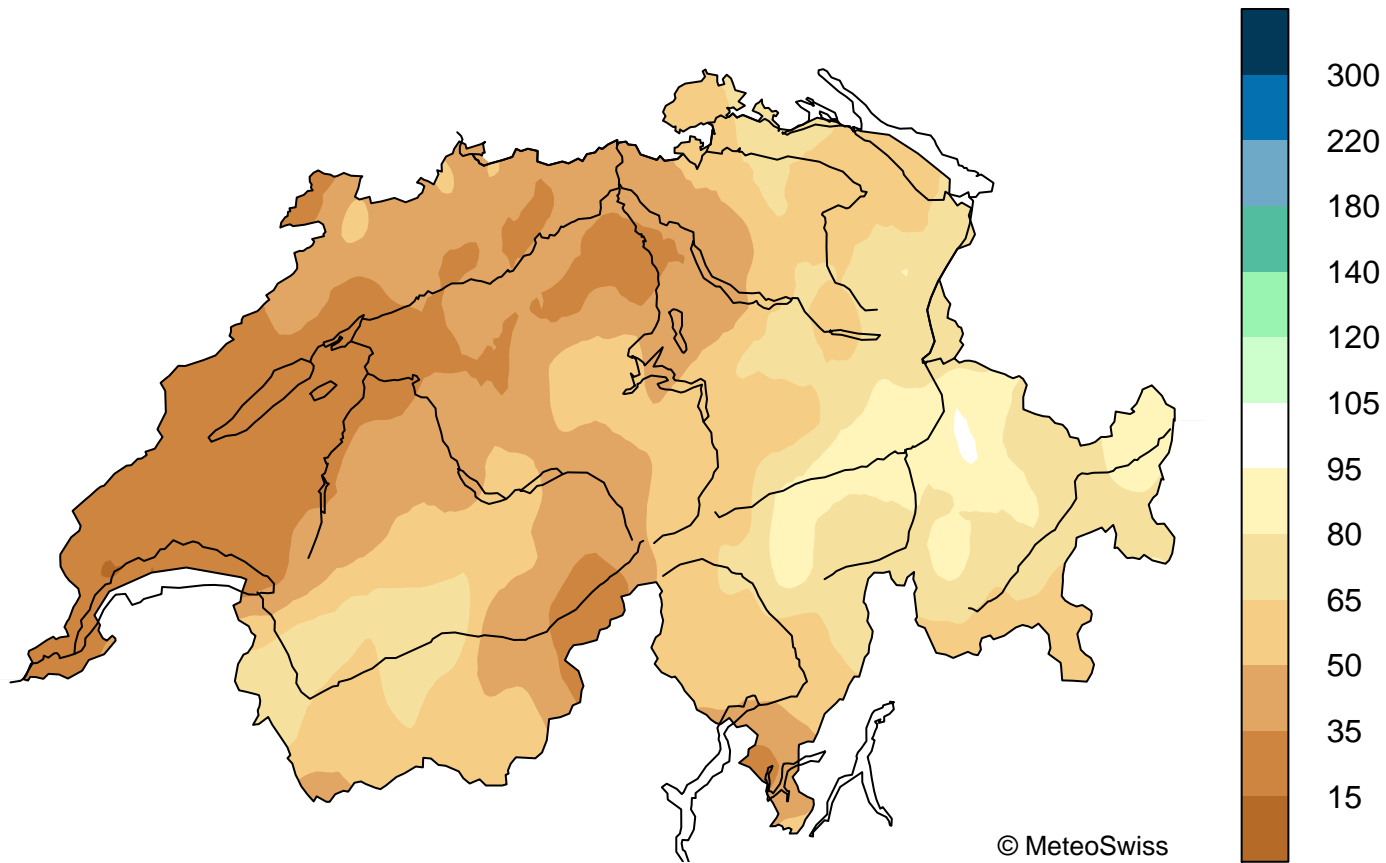

# Monthly Precipitation Anomaly (%) May 2022 (Ref. 1991–2020)

© MeteoSwiss

RanomM9120 v2.0, 2022-06-24