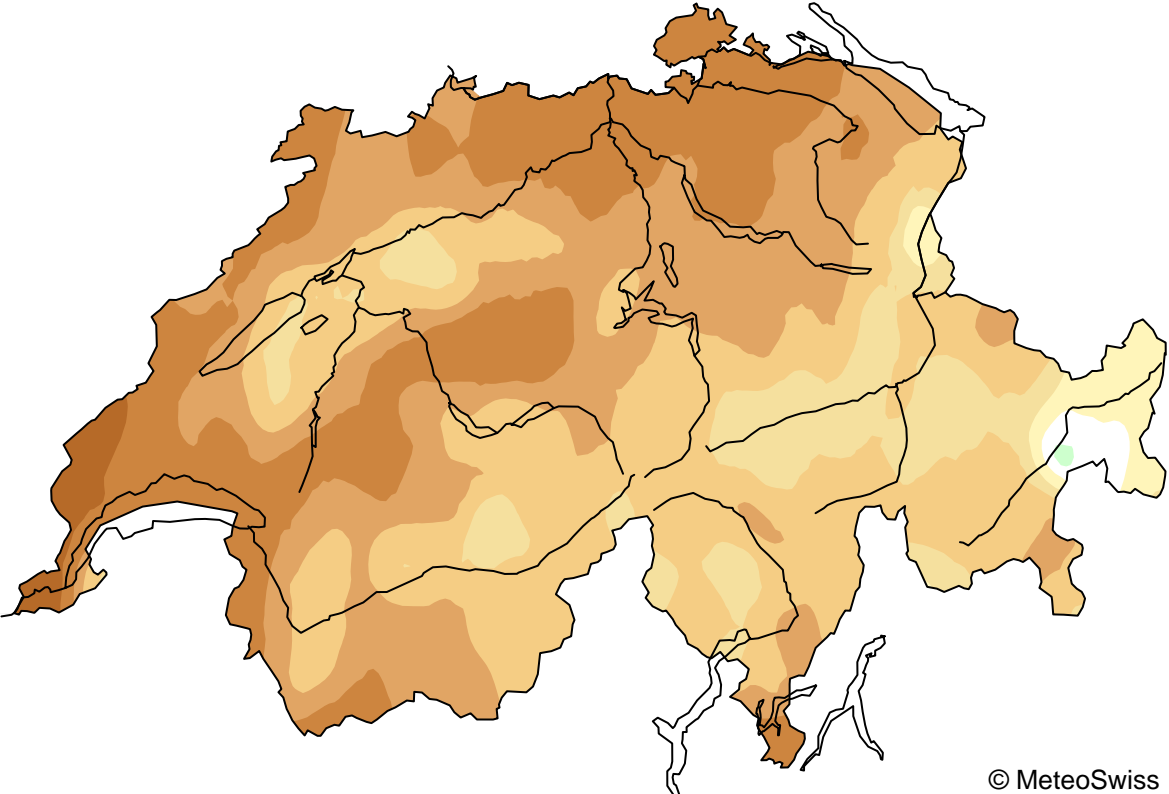

Monthly Precipitation Anomaly (%) Jul 2022 (Ref. 1991–2020)

© MeteoSwiss

RanomM9120 v2.0, 2022-08-08