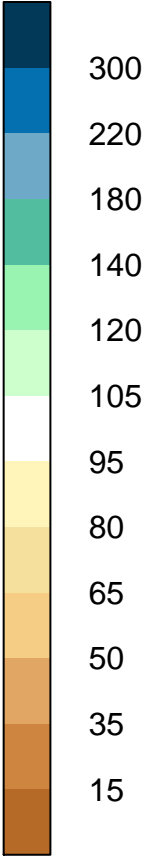

Monthly Precipitation Anomaly (%) Jul 2022 (Ref. 1991–2020)

© MeteoSwiss

RanomM9120 v2.0, 2022-08-08