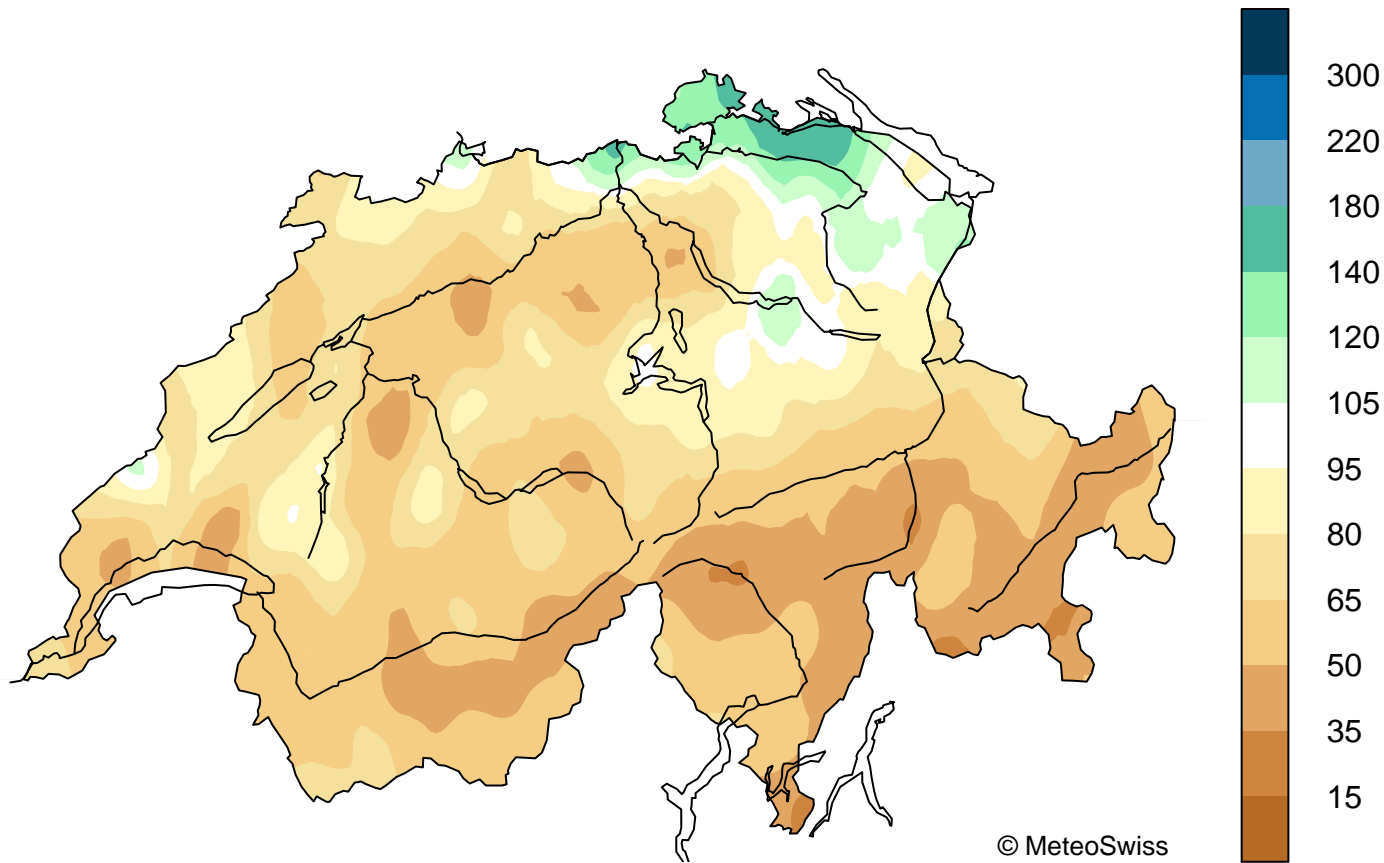

# Monthly Precipitation Anomaly (%) Aug 2022 (Ref. 1991–2020)

© MeteoSwiss

RanomM9120 v2.0, 2022-09-24