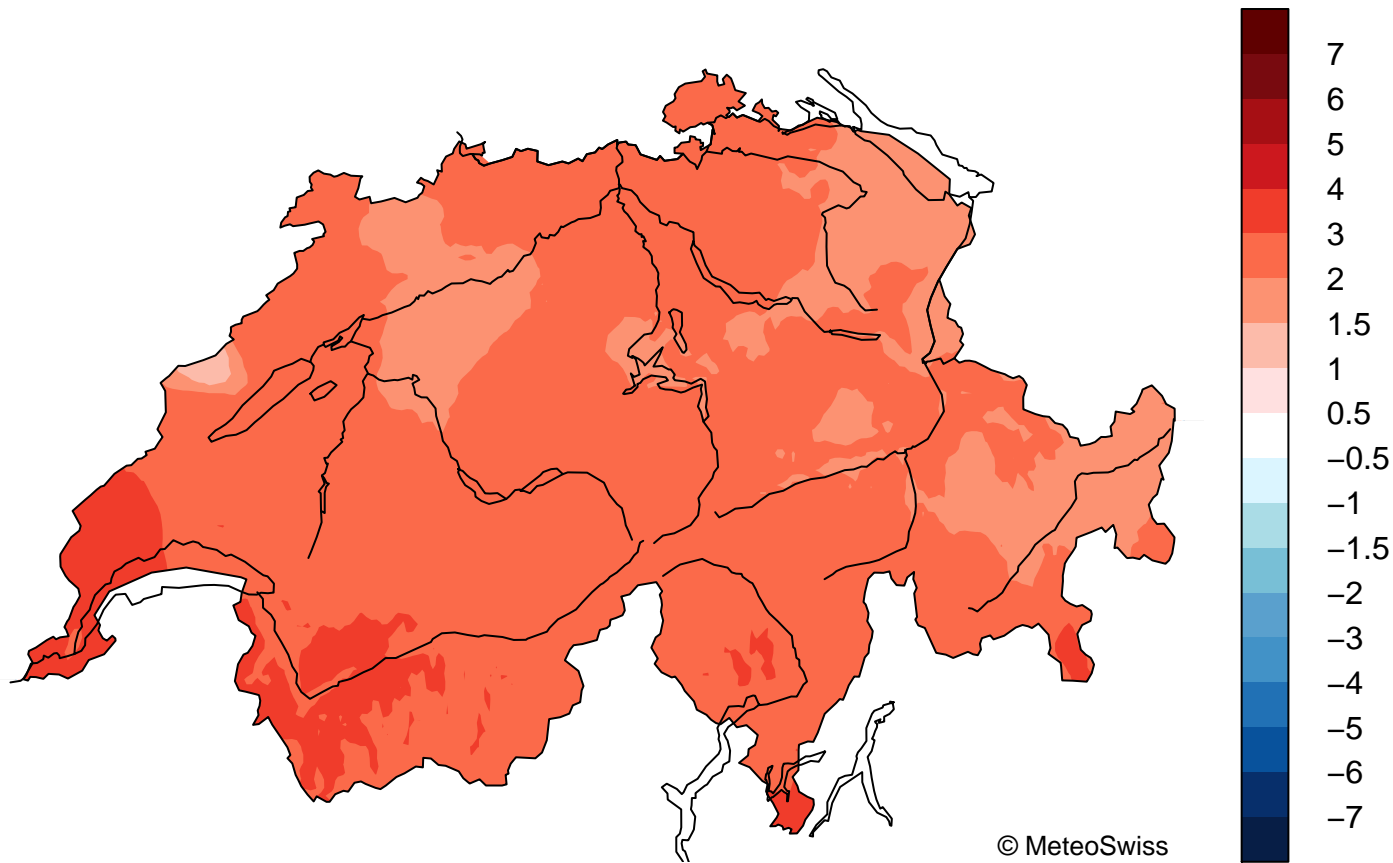

Monthly Temperature Anomaly (degC) Jul 2022 (Ref. 1991–2020)

© MeteoSwiss

TanomM9120 v1.5, 2022-08-08